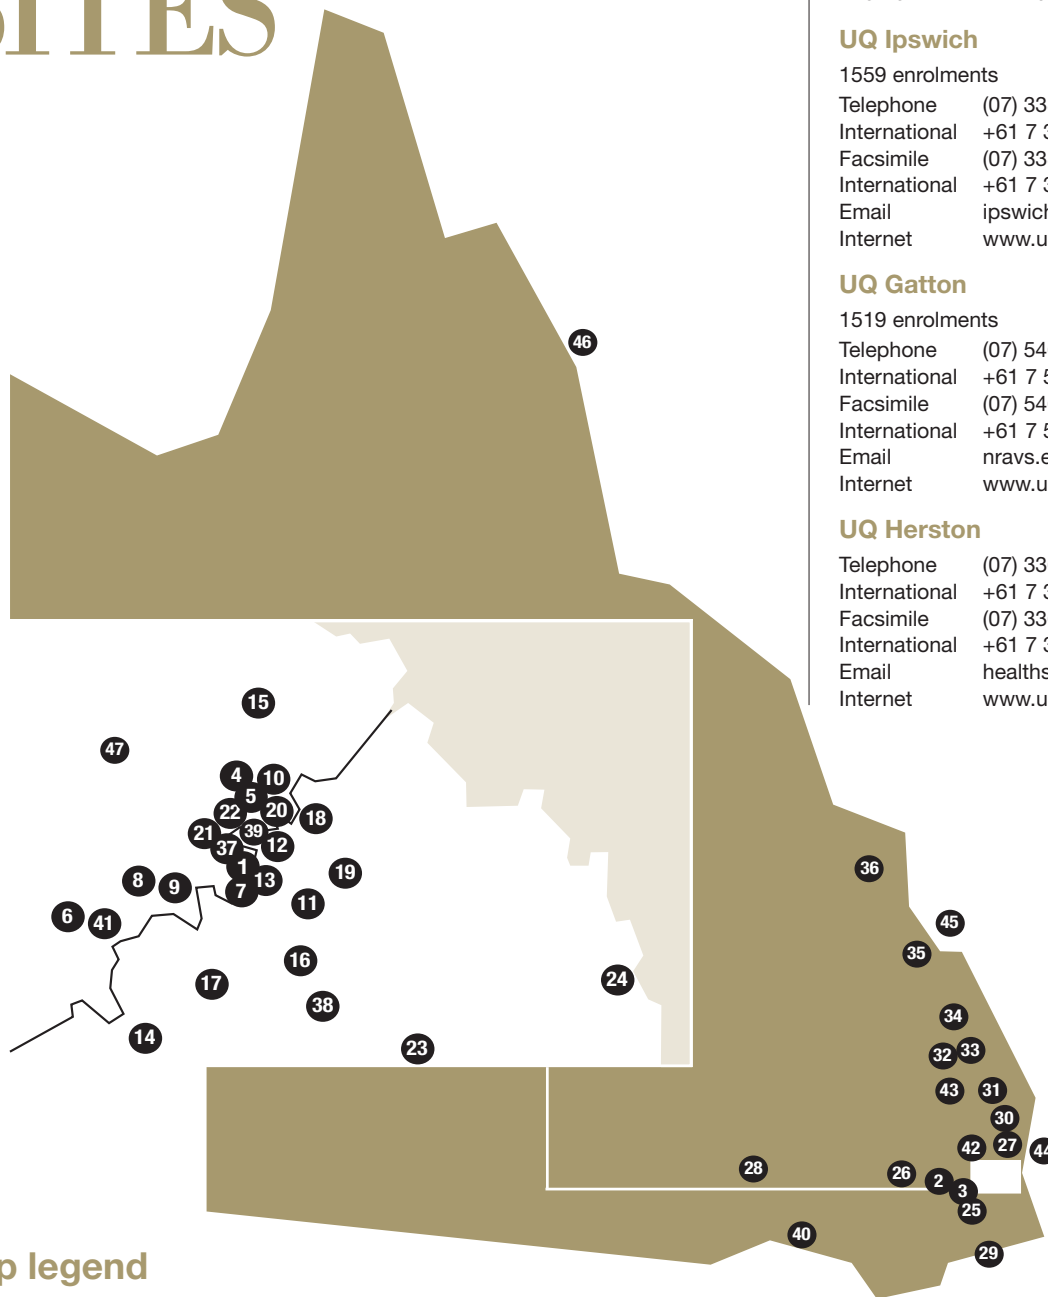

TEACHING & RESEARCH SITES

Principal campuses

UQ St Lucia

37,504 enrolments
Telephone (07) 3365 1111
International +61 7 3365 1111
Facsimile (07) 3365 1100
International +61 7 3365 1100
Email webservices@uq.edu.au
Internet www.uq.edu.au

UQ Ipswich

1559 enrolments
Telephone (07) 3381 1011
International +61 7 3381 1011
Facsimile (07) 3381 1060
International +61 7 3381 1060
Email ipswich@uq.edu.au
Internet www.uq.edu.au/ipswich

UQ Gatton

1519 enrolments
Telephone (07) 5460 1229
International +61 7 5460 1229
Facsimile (07) 5460 1170
International +61 7 5460 1170
Email nravs.enquiries@uqg.uq.edu.au
Internet www.uq.edu.au/gatton

UQ Herston

Telephone (07) 3365 5342
International +61 7 3365 5342
Facsimile (07) 3365 5533
International +61 7 3365 5533
Email healthsciences@uq.edu.au
Internet www.uq.edu.au/about/herston-campus

Map legend

- 1 St Lucia campus
- 2 Gatton campus
- 3 Ipswich campus
- 4 Herston campus
- 5 Dental School, City
- 6 Pinjarra Hills
- 7 Pharmacy Australia Centre of Excellence
- 8 University Mine, Indooroopilly
- 9 Julius Kruttschnitt Mineral Research Centre, Indooroopilly (part of SMI)

Teaching Hospitals and Health Centres

- 10 Royal Brisbane & Women's Hospital, Royal Children's Hospital, Queensland Radium Institute, Herston
- 11 Greenslopes Private Hospital
- 12 Mater Public and Private Hospitals, South Brisbane
- 13 Princess Alexandra Hospital, Woolloongabba
- 14 The Park, Centres for Mental Health, Wacol
- 15 Prince Charles Hospital, Chermside
- 16 Queen Elizabeth II Jubilee Hospital, Coopers Plains
- 17 The Inala Health Centre General Practice
- 18 Mt Olivet Hospital, Kangaroo Point
- 19 Belmont Private Hospital
- 20 New Farm Clinic
- 21 Toowong Private Hospital
- 22 Wesley Hospital, Auchenflower
- 23 Logan Hospital
- 24 Redlands Hospital
- 25 Ipswich Hospital
- 26 Toowoomba Base Hospital – Rural Clinical School
- 27 Redcliffe Hospital
- 28 Roma Hospital
- 29 Murwillumbah/Tweed Heads Hospital
- 30 Caboolture Hospital
- 31 Nambour Base Hospital
- 32 Maryborough Base Hospital, St Stephens Private Hospital
- 33 Hervey Bay Hospital
- 34 Bundaberg Base Hospital, Mater Hospital, Friendlies Hospital
- 35 Gladstone Hospital

Veterinary Science Centres

- 40 Pastoral Veterinary Centre, Goondiwindi
- 41 University Farm, Pinjarra Hills
- 42 Veterinary Practice, Dayboro
- 43 Veterinary Practice, Kenilworth

Marine Research Stations

- 44 Dunwich, Stradbroke Island
- 45 Heron Island
- 46 Low Isles

Seismograph Stations

- 47 Mount Nebo