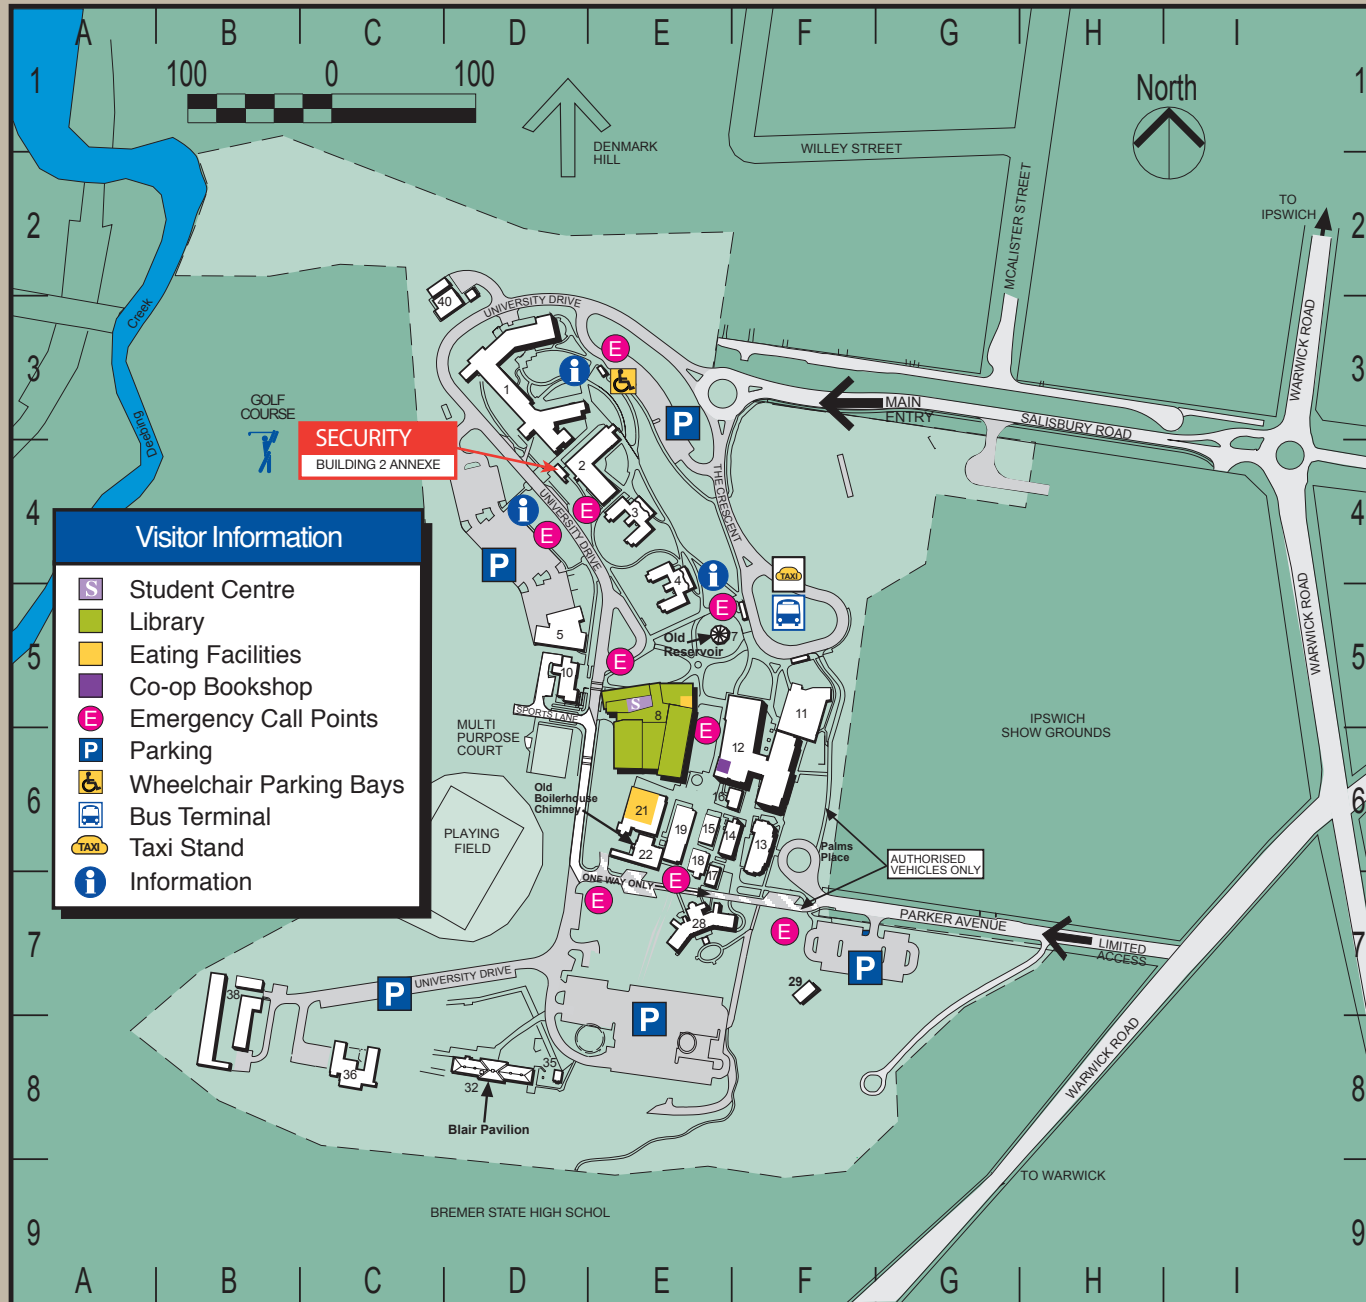

UQ Ipswich campus map

Map legend

	Location	Bldg. No.	Map Ref
Academic Teaching Spaces	Building 1	6201	D-3
	Building 11	6202	F-6
	Building 12	6212	F-6
	Building 14	6214	F-6
	Building 15	6215	E-6
	Building 17	6217	E-7
	Building 18	6218	E-7
	Building 19	6219	E-6
	Faculties / Schools	Health Sciences, Faculty of	Building 12
Medicine, School of		Building 12	6212
Nursing and Midwifery, School of		Building 12	6212
Population Health, School of		Building 12	6212
Academic Programs	Arts	Building 1	6201
	Business	Building 12	6212
	Health Sciences	Building 12	6212
	Medicine	Building 12	6212
	Midwifery	Building 12	6212
	Nursing	Building 12	6212
	Paramedic Science	Building 12	6212
Support Services	Pro-Vice-Chancellor	Building 8	6208
	Campus Manager	Building 8	6208
	Aboriginal and Torres Strait Islander Studies Unit	Building 1	6201
	Library	Building 8	6208
	Student Centre	Building 8	6208
	Student Services	Building 8	6208
Centres, Services and Independent Operations	Activity Centre	Building 29	6229
	Auditorium	Building 11	6211
	Bendigo Bank – ATM	Building 12	6212
	Café 8	Building 8	6208
	Cardiology & Respiratory Clinic	Building 2	6202
	Centre of Excellence for Behaviour Support	Building 28	6228
	Community Meeting Room	Building 22	6222
	Community Resource Room	Building 22	6222
	Co-op Bookshop	Building 12	6212
	Healthy Communities Research Centre	Building 12	6212
	Information Technology Services		
	AV Services	Building 1	6201
	Campus Technology Support	Building 1	6201
	UQ Connect	Building 1	6201
	Ipswich & West Moreton Psychology Clinic	Building 1	6201
	Property & Facilities Division		
	Cleaning	Building 1	6201
	Furniture	Building 38	6238
	Mailroom	Building 38	6238
	Maintenance	Building 38	6238
	Security	Building 2	6202
	Transport	Building 38	6238
Sporting Facilities (Playing Field / Multi-purpose Court)			
Three Limes Café	Building 21	6221	
UQ Boilerhouse Community Engagement Centre	Building 22	6222	
UQ College	Building 13	6213	
UQ Health Care - Ipswich	Building 3	6203	
	Building 4	6204	
	Building 5	6205	
UQ Ipswich Nutrition & Dietetics Clinic	Building 2	6202	
UQ SPORT / Gymnasium	Building 10	6210	
Whiplash Research Unit	Building 1	6201	