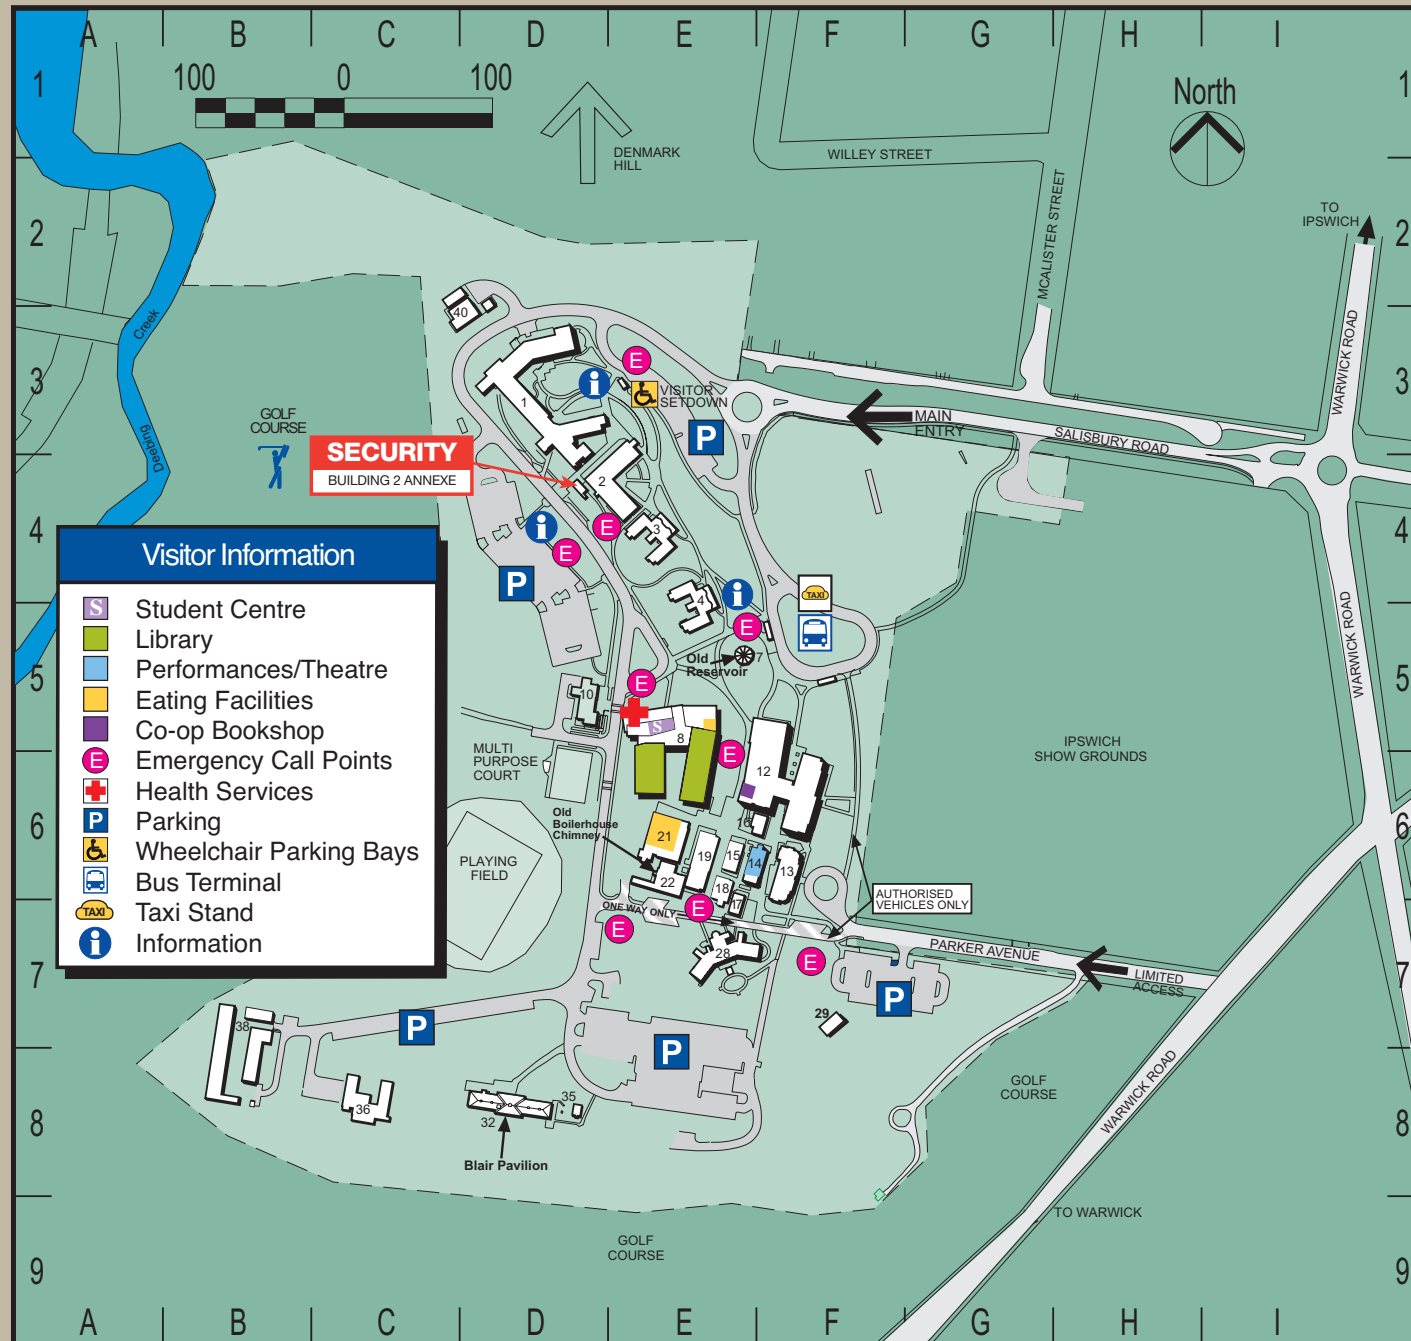

# Map legend

	Location	Bldg. No.	Map Ref
<b>Academic Teaching Spaces</b>	Building 1	6201	D-3
	Building 2	6202	E-4
	Building 12	6212	F-6
	Building 14	6214	F-6
	Building 15	6215	E-6
	Building 17	6217	E-7
	Building 18	6218	E-7
	Building 19	6219	E-6
	<b>Faculties / Schools</b>	Business School, UQ	Building 12
Education, School of		Building 3	6203
Health and Rehabilitation Sciences, School of		Building 1	6201
Health Sciences, Faculty of		Building 1	6201
Medicine, School of		Building 2	6202
Nursing and Midwifery, School of		Building 12	6212
Social Work and Human Services, School of		Building 1	6201
Tourism, School of		Building 3	6203
		Building 13	6213
		Building 13	6213
<b>Academic Programs</b>	Arts	Building 1	6201
	Business	Building 12	6212
	Dietetics	Building 1	6201
	Education	Building 3	6203
	Health Sciences	Building 1	6201
	Human Services	Building 3	6203
	Midwifery	Building 1	6201
	Nursing	Building 1	6201
	Physicians Assistants	Building 12	6212
		Building 12	6212
<b>Support Services</b>	Pro-Vice-Chancellor	Building 8	6208
	Campus Executive Officer	Building 8	6208
	Aboriginal and Torres Strait Islander Unit	Building 8	6208
	Chaplaincy	Building 8	6208
	Teaching and Educational Development Institute (TEDI)	Building 1	6201
	Equity Office	Building 8	6208
	Health Service	Building 8	6208
	Library	Building 8	6208
	Student Centre	Building 8	6208
	Student Services	Building 8	6208
UQ Link	Building 8	6208	
<b>Centres, Services and Independent Operations</b>	Activity Centre	Building 29	6229
	Audiology Clinic	Building 1	6201
	Bank - Westpac ATM	Building 12	6212
	Café 8	Building 8	6208
	Campus Cafe	Building 21	6221
	Cardiorespiratory Clinic	Building 2	6202
	Centre of Excellence for Behaviour Support (DSQ)	Building 28	6228
	Co-op Bookshop	Building 12	6212
	Healthy Communities Research Centre	Building 1	6201
	Information Technology Services		
	AV Services	Building 12	6212
	ITS Client Systems Support	Building 12	6212
	UQ Connect	Building 12	6212
	Institute for Social Science Research (ISSR)	Building 22	6222
	Multidisciplinary Clinic	Building 2	6202
	Property & Facilities Division		
	Cleaning	Building 1	6201
	Furniture	Building 1	6201
	Mailroom	Building 1	6201
	Maintenance	Building 38	6238
Security	Building 2	6202	
Transport	Building 38	6238	
Sporting Facilities (Playing Field / Multi-purpose Court)			
UQ Boileroom Community Engagement Centre (ISSR)	Building 22	6222	
UQ SPORT / Gymnasium	Building 10	6210	
UQ Union	Building 8	6208	
Whiplash Research Unit	Building 1	6201	