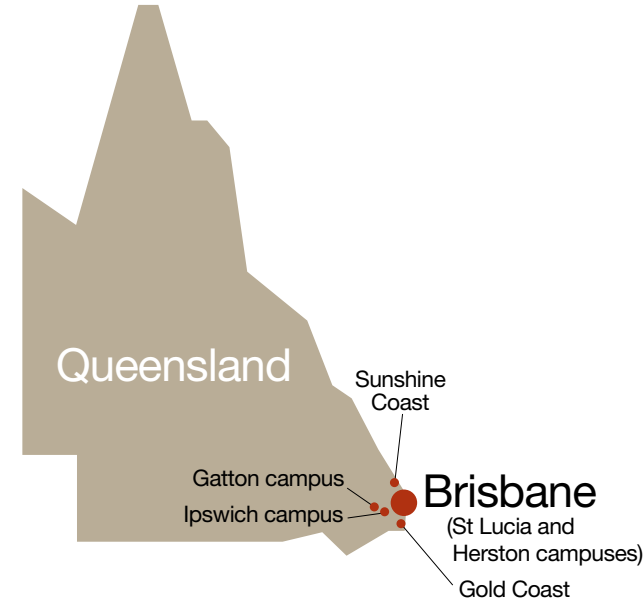

UQ Gatton

UQ Gatton has built on its century-old tradition (originating as the Queensland Agricultural College) and entered the new millennium with renewed growth and some exciting developments.

The 1,068 hectare campus, located just under an hours drive to the west of Brisbane, features a unique mix of historic buildings, modern lecture theatres, sophisticated laboratories and first-class agricultural field facilities.

For further information
(07) 3365 1111

www.uq.edu.au

UQ Gatton CAMPUS MAP

The University of Queensland has four campuses – at St Lucia, Ipswich, Gatton and Herston – and many teaching and research facilities throughout Queensland.

While all campuses share UQ's tradition of excellence in education, each is outstanding in its own way.