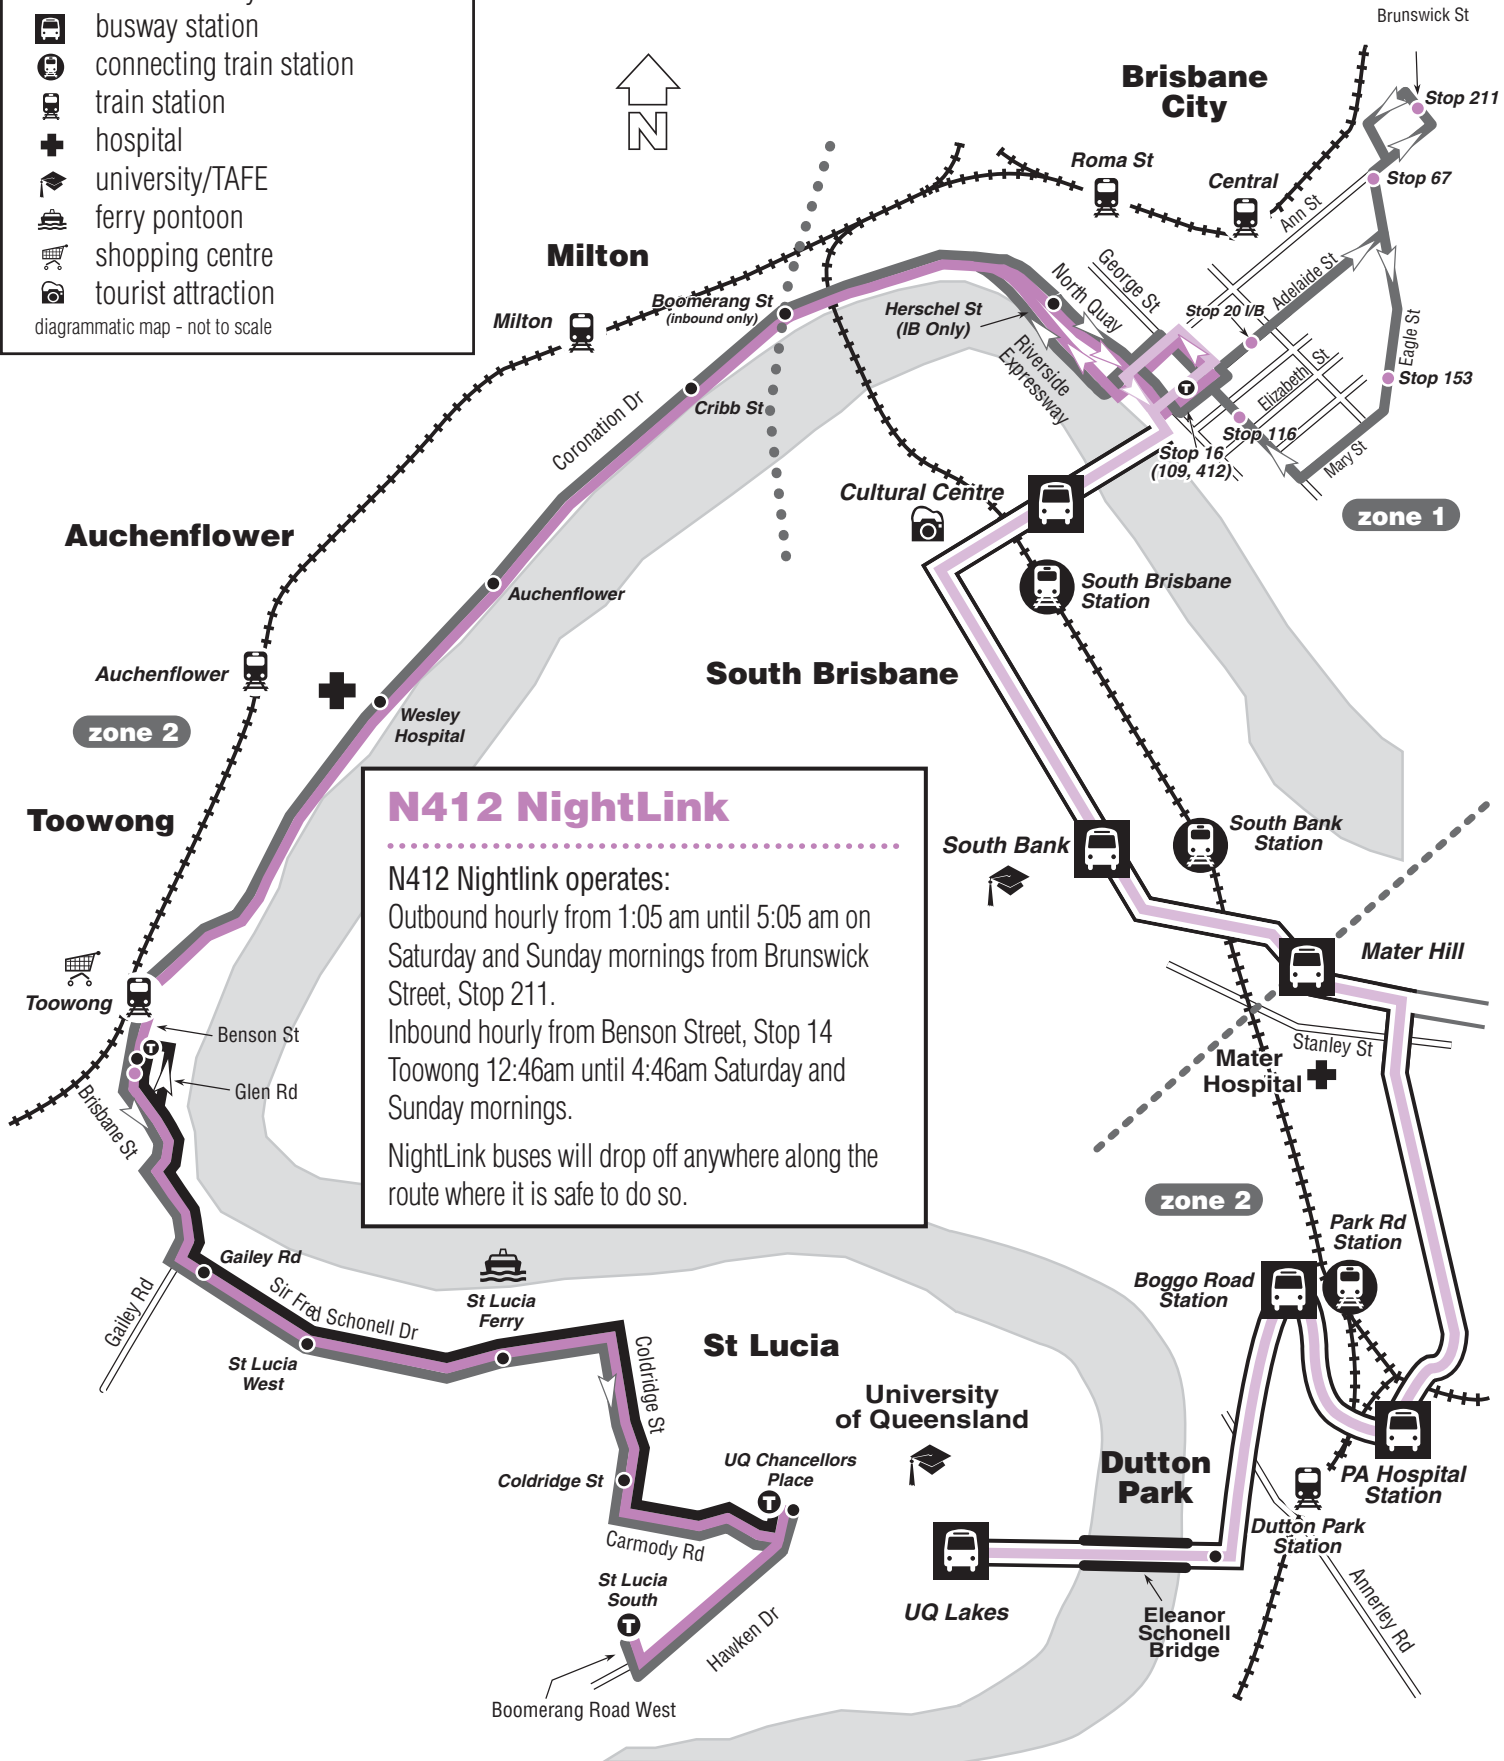

Key

1. route 412
   - route 402
   - route 109
   - route N412
   - bus stop
   - NightLink bus stop
   - ⊕ terminus
   - ⋯ zone boundary
   - busway station
   - connecting train station
   - train station
   - hospital
   - university/TAFE
   - ferry pontoon
   - shopping centre
   - tourist attraction
2. diagrammatic map - not to scale

route 109	route 402	route 412	route N412
servicing City Cultural Centre South Bank Mater Hill PA Hospital Boggo Road University of Queensland UQ Lakes	servicing Toowong St Lucia University of Queensland UQ Chancellors Place	servicing City Toowong St Lucia University of Queensland UQ Chancellors Place St Lucia South	servicing Fortitude Valley City Toowong St Lucia University of Queensland UQ Chancellors Place St Lucia South

N412 NightLink

N412 Nightlink operates:
Outbound hourly from 1:05 am until 5:05 am on Saturday and Sunday mornings from Brunswick Street, Stop 211.
Inbound hourly from Benson Street, Stop 14 Toowong 12:46am until 4:46am Saturday and Sunday mornings.
NightLink buses will drop off anywhere along the route where it is safe to do so.