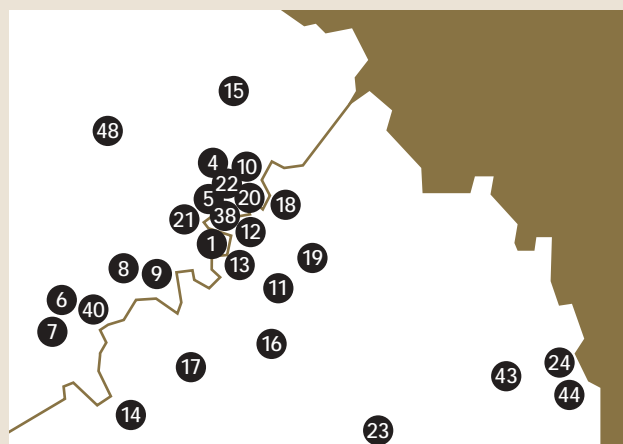

# Teaching and research sites

32

## Map legend

- 1 St Lucia campus
- 2 Gatton campus
- 3 Ipswich campus
- 4 Medical School, Herston
- 5 Dental School, City
- 6 Central Animal Breeding House, Pinjarra Hills
- 7 Waste Use Research Unit, Pinjarra Hills
- 8 University Mine, Indooroopilly
- 9 Julius Kruttschnitt Mineral Research Centre, Indooroopilly

- 26 Toowoomba Base Hospital
- 27 Redcliffe Hospital
- 28 Gold Coast Hospital
- 29 Murwillumbah/Tweed Heads Hospital
- 30 Bundaberg Base Hospital
- 31 Rockhampton Base Hospital
- 32 Mt Isa Centre for Rural Health Training
- 33 Caboolture Hospital
- 34 Nambour Base Hospital
- 35 Emerald Hospital
- 36 Moura Hospital
- 37 Theodore Hospital
- 38 St Andrews Hospital

### Marine Research Stations

- 45 Dunwich, Stradbroke Island
- 46 Heron Island
- 47 Low Isles