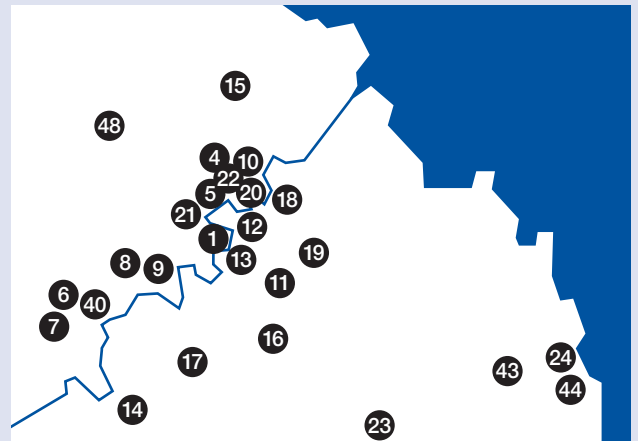

Teaching and research sites

Map legend

- 1 St Lucia campus
- 2 Gatton campus
- 3 Ipswich campus
- 4 Medical School, Herston
- 5 Dental School, City
- 6 Central Animal Breeding House, Pinjarra Hills
- 7 Waste Use Research Unit, Pinjarra Hills
- 8 University Mine, Indooroopilly
- 9 Julius Kruttschnitt Mineral Research Centre, Indooroopilly

Teaching Hospitals and Health Centres

- 10 Royal Brisbane Hospital, Royal Children's Hospital, Royal Women's Hospital, Queensland Radium Institute, Herston
- 11 Greenslopes Private Hospital, Greenslopes
- 12 Mater Misericordiae Public Hospitals, Mater Hill Mater Misericordiae Private Hospital, Mater Hill
- 13 Princess Alexandra Hospital, Woolloongabba
- 14 Wolston Park Hospital, Wacol
- 15 Prince Charles Hospital, Chermiside
- 16 Queen Elizabeth II Jubilee Hospital, Coopers Plains
- 17 The Inala Health Centre General Practice
- 18 Mt Olivet Hospital, Kangaroo Point
- 19 Belmont Private Hospital
- 20 New Farm Clinic
- 21 Toowong Private Hospital
- 22 Wesley Hospital, Auchenflower
- 23 Logan Hospital
- 24 Redlands Hospital

- 25 Ipswich Hospital
- 26 Toowoomba Base Hospital
- 27 Redcliffe Hospital
- 28 Gold Coast Hospital
- 29 Murwillumbah/Tweed Heads Hospital
- 30 Bundaberg Base Hospital
- 31 Rockhampton Base Hospital
- 32 Mt Isa Centre for Rural Health Training
- 33 Caboolture Hospital
- 34 Nambour Base Hospital
- 35 Mackay Hospital
- 36 Proserpine Hospital
- 37 Townsville Hospital
- 38 Cairns Hospital

- 43 Mount Cotton
- 44 Redland Bay

Marine Research Stations

- 45 Dunwich, Stradbroke Island
- 46 Heron Island
- 47 Low Isles

Seismograph Stations

- 48 Mount Nebo
- 49 Charters Towers

Principal campuses

St Lucia