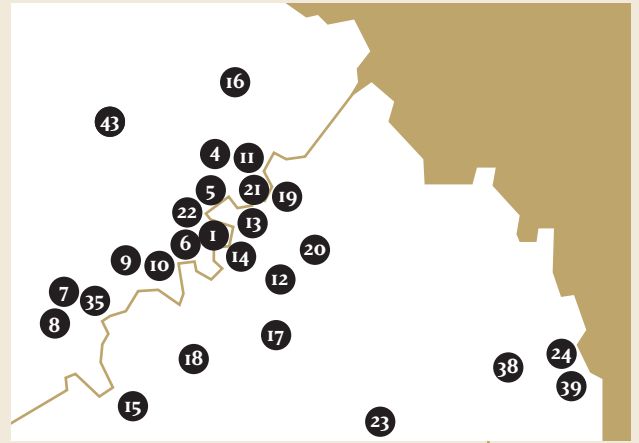

# Teaching & Research Sites

33

44

## Map Legend

- 1 St Lucia campus
- 2 Gatton campus
- 3 Ipswich campus
- 4 Medical School, Herston
- 5 Dental School, City
- 6 Dental Care Research Centre, Indooroopilly
- 7 Central Animal Breeding House, Pinjarra Hills
- 8 Waste Use Research Unit, Pinjarra Hills
- 9 University Mine, Indooroopilly
- 10 Julius Kruttschnitt Mineral Research Centre, Indooroopilly

## Teaching Hospitals and Health Centres

- 11 Royal Brisbane Hospital, Royal Children's Hospital, Royal Women's Hospital, Queensland Radium Institute, Herston
- 12 Greenslopes Private Hospital, Greenslopes
- 13 Mater Misericordiae Public Hospitals, Mater Hill  
Mater Misericordiae Private Hospital, Mater Hill
- 14 Princess Alexandra Hospital, Woolloongabba
- 15 Wolston Park Hospital, Wacol
- 16 Prince Charles Hospital, Chermside
- 17 Queen Elizabeth II Jubilee Hospital, Coopers Plains
- 18 The Inala Health Centre General Practice
- 19 Mt Olivet Hospital
- 20 Belmont Private Hospital
- 21 New Farm Clinic
- 22 Toowong Private Hospital
- 23 Logan Hospital
- 24 Redlands Hospital
- 25 Ipswich Hospital
- 26 Toowoomba Hospital
- 27 Redcliffe Hospital
- 28 Gold Coast Hospital
- 29 Murwillumbah/Tweed Heads Hospital
- 30 Lismore Hospital
- 31 Bundaberg Hospital
- 32 Rockhampton Hospital
- 33 Mt Isa Centre for Rural Health Training

## Marine Research Stations

- 40 Dunwich, Stradbroke Island
- 41 Heron Island
- 42 Low Isles